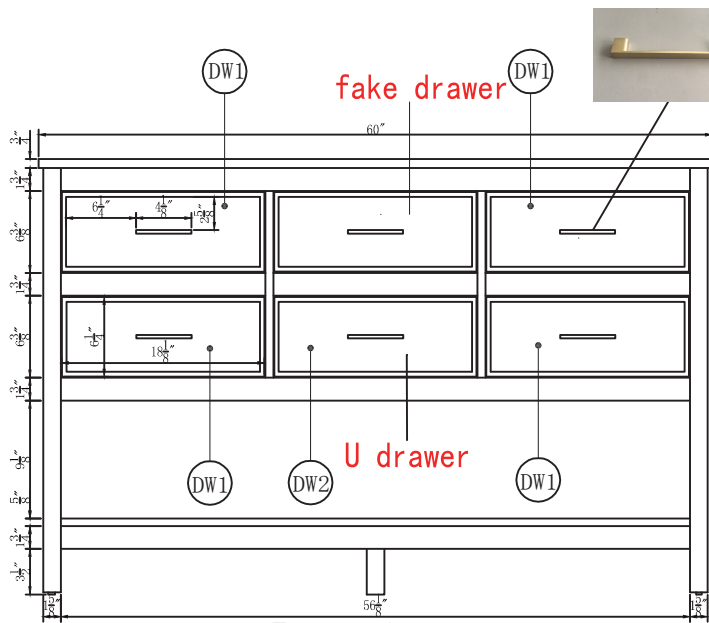

Top view

Back view

Front view

Side view

Drawer Interior Size

DWG. NO.:

MODEL NO.:

VF19060BL

ALTERATIONS

- 1
- 2
- 3
- 4

FOR PROPOSAL ONLY ALL DIMENSIONS TO BE VERIFIED

SCALE:

DWG. BY:

CHECKED BY:

DATE:

PROJECT: