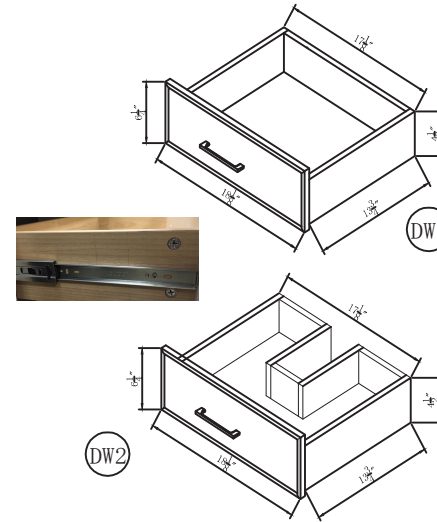

Top view

Back view

Front view

Side view

Drawer Interior Size

DWG. NO.:

MODEL NO.:

VF19060BL

ALTERATIONS

- 1
- 2
- 3
- 4

FOR PROPOSAL ONLY ALL DIMENSIONS TO BE VERIFIED

SCALE:

DWG. BY:

CHECKED BY:

DATE:

PROJECT: