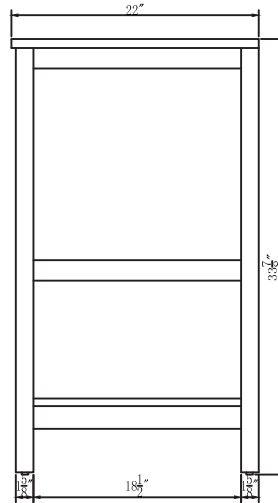

Top view

Back view

Front view

Side view

Drawer Interior Size

DWG. NO.:

MODEL NO.:

VF19060BL

ALTERATIONS

- 1
- 2
- 3
- 4

FOR PROPOSAL ONLY ALL DIMENSIONS TO BE VERIFIED

SCALE:

DWG. BY:

CHECKED BY:

DATE:

PROJECT: