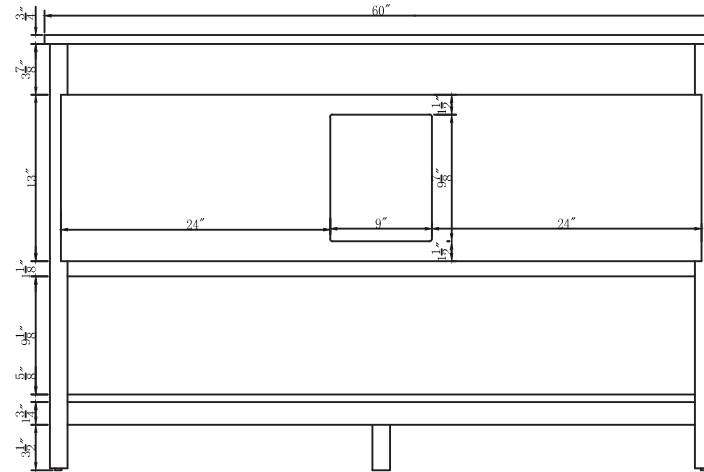

Top view

Back view

Front view

Side view

Drawer Interior Size

DWG. NO.:

MODEL NO.:

VF19060BL

ALTERATIONS

- 1
- 2
- 3
- 4

FOR PROPOSAL ONLY ALL DIMENSIONS TO BE VERIFIED

SCALE:

DWG. BY:

CHECKED BY:

DATE:

PROJECT: